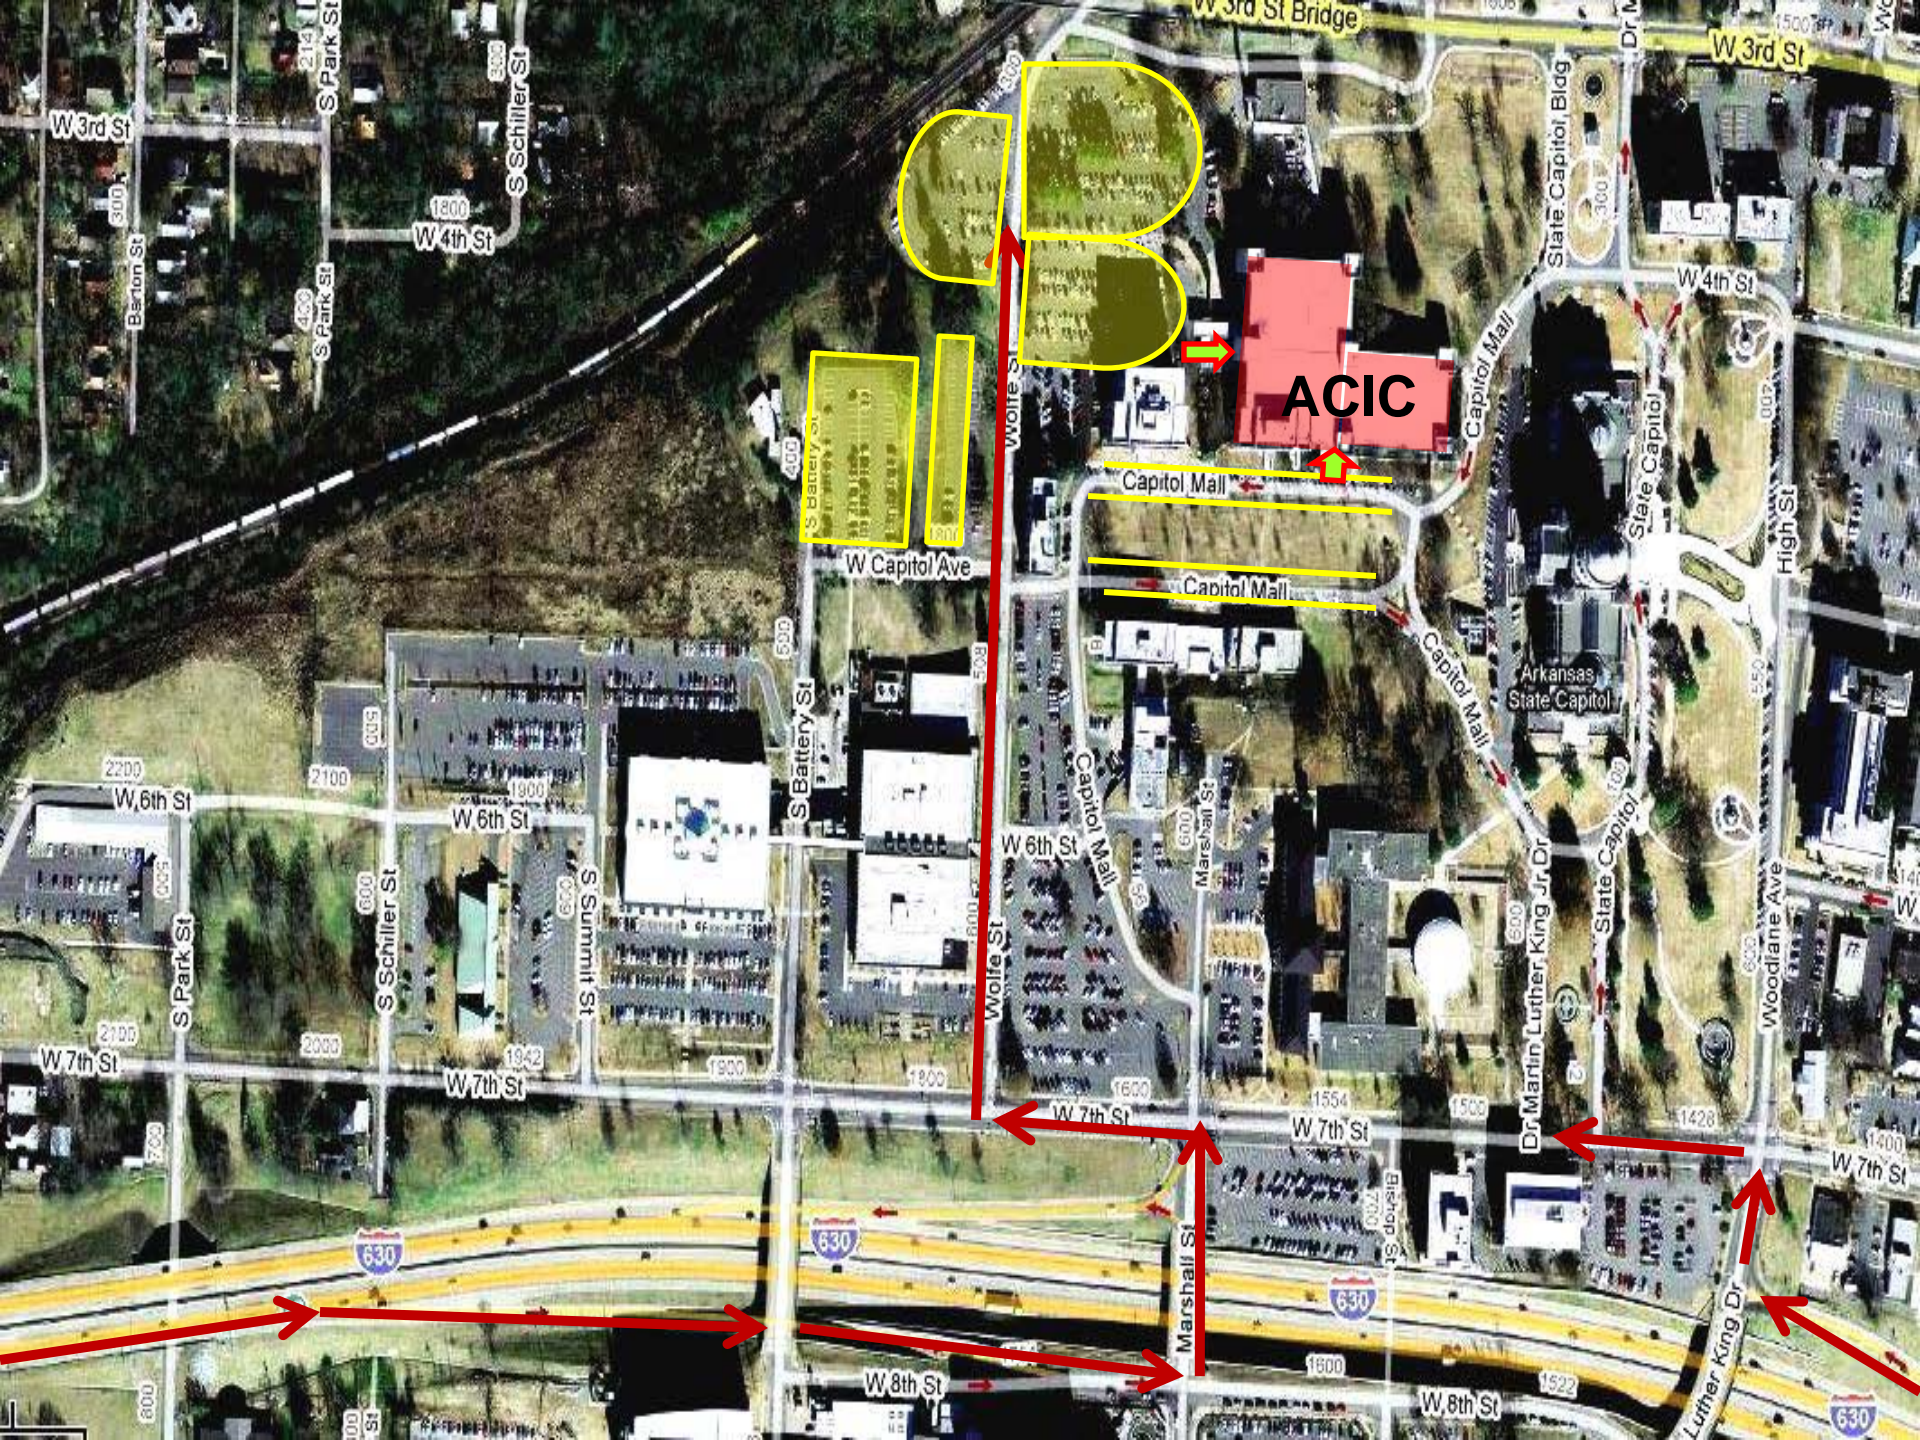

**ACIC
STATE CAPITOL
COMPLEX**

DRIVING DIRECTIONS

ACIC COMPLEX CENTRAL LITTLE ROCK DRIVING DIRECTION

East Bound

1. FOLLOW I-630 EAST.
2. Take EXIT 2B toward MARSHALL STREET.
3. Stay STRAIGHT to go onto W 8TH STREET.
4. Turn LEFT onto MARSHALL ST.
5. Turn LEFT onto W 7th STREET.
6. Turn RIGHT onto WOLFE STREET
7. Stay STRAIGHT on WOLFE STREET
8. Park in designated areas located on MAP (next page).

West Bound

1. FOLLOW I-630 WEST.
2. Take Martin Luther King Drive exit,(EXIT 2B).
3. Turn RIGHT onto Martin Luther King Drive.
4. Turn LEFT onto W 7th STREET.
5. Turn RIGHT onto WOLFE STREET.
6. Stay STRAIGHT on WOLFE STREET.
7. Park in designated areas located on MAP (next page).

ENTER:

1. BIG MAC BUILDING or ONE CAPITOL MALL from SOUTH or WEST ENTRANCE.
2. Go to the 2ND FLOOR TRAINING ROOM.
3. MAIN OFFICE is on the 4TH FLOOR.
4. Telephone number is 501-682-2222.

MAP KEY

ROUTE TO ACIC

PARKING

ENTRANCE

ACIC

ACIC

ACIC

Capitol Mall

Arkansas State Capitol

State Capitol